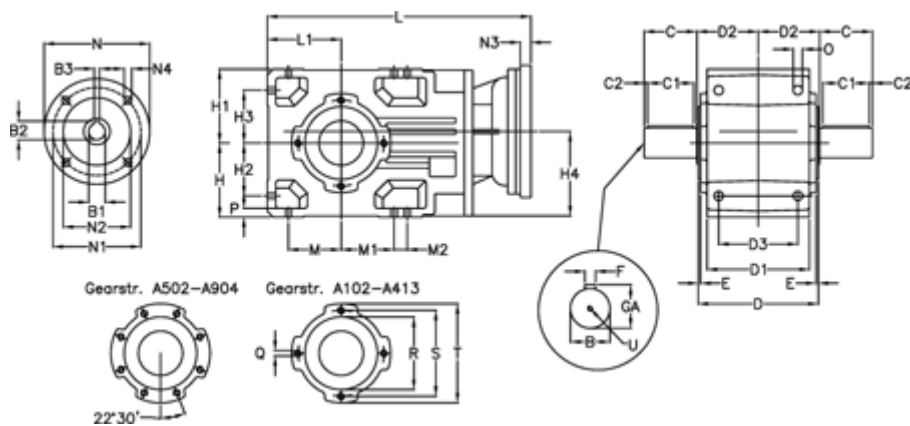

Article number: 29600203962235  
 Description: Bevel helical gearbox  
 A202UD-39,6-P90B5

## Measures

B = 30	D1 = 110	H1 = 80	M2 = 0	Q = M8x15
B1 = 24	D2 = 73	H2 = 60.0	N = 200	R = 95
B2 = 27.3	D3 = 90	H3 = 60.0	N1 = 165	S = 115
B3 = 8	Description = A202UD-xx-P90 B5	H4 = 93.0	N2 = 130	T = 140
C = 60	E = 3.0	L = 325.5	N3 = 0	U = M10x22
C1 = 50	F = 10	L1 = 80	N4 = M10x12	
C2 = 5.0	GA = 33.0	M = 60.0	O = 9.5	
D = 136	H = 80	M1 = 60.0	P = 9	